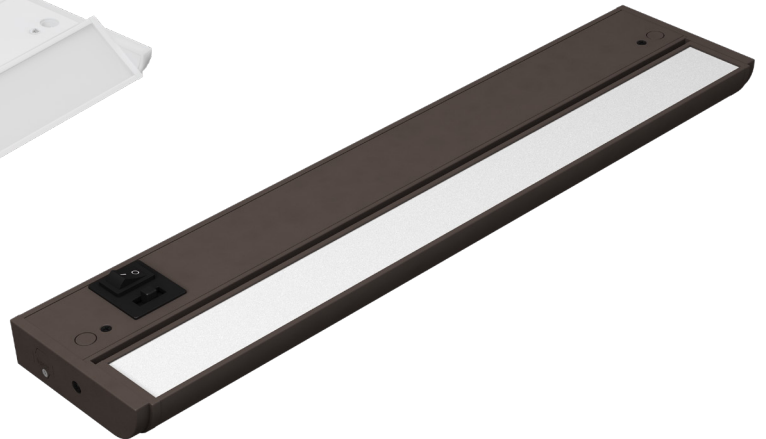

LED 5 Complete - Bronze

5LCS-10-5CCT-DB (10" | 7W | 385Lm)

5LCS-16-5CCT-DB (16" | 11W | 620Lm)

5LCS-24-5CCT-DB (24" | 15W | 925Lm)

5LCS-32-5CCT-DB (32" | 16.5W | 1050Lm)