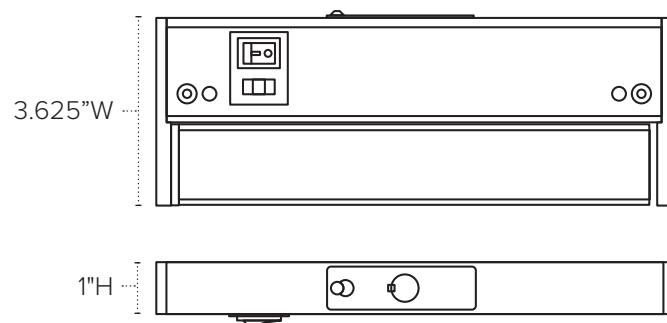

Technical Information

Series	5LCS
Input Voltage	120V AC
CCT	5CCT (2700K | 3000K | 3500K | 4000K | 5000K)
CRI	90+
Wattage	Up to 16.4W
Lumens	Up to 1050Lm
Beam Angle	120°
Max Run	150W
Dimmable	10-100% (TRIAC)
Mounting	Surface
Rating	cETLus Listed, Dry Locations
Rated Life	35,000 hrs

*Lumens listed based on 4000K CCT setting